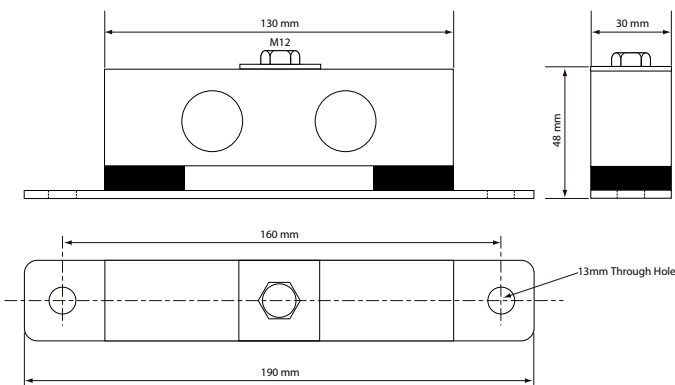

MODEL CCT-C

SUPPLEMENTARY INFORMATION

Location

Installation

Fit spacer between car floor and CCT-B Sensor

Dimensions

Wiring Schematic Diagram