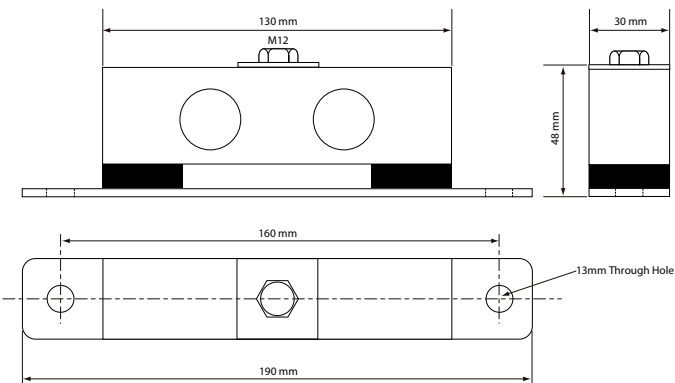

MODEL CCT-C

SUPPLEMENTARY INFORMATION

Location

Installation

Fit spacer between car floor and CCT-C Sensor

Dimensions

Wiring Schematic Diagram