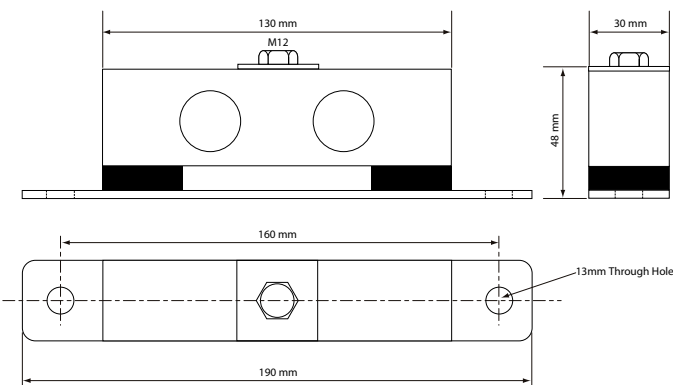

MODEL CCT-B

SUPPLEMENTARY INFORMATION

Location

Installation

Fit spacer between car floor and CCT-B Sensor

Dimensions

Wiring Schematic Diagram